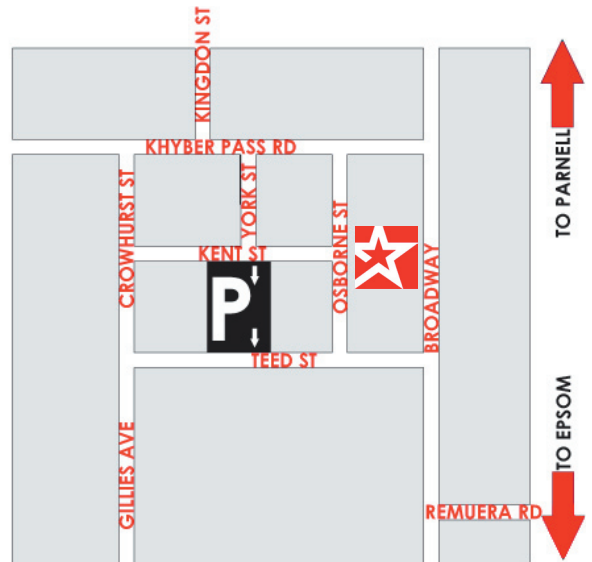

# RIALTO CINEMAS

**Rialto Newmarket**  
**167 - 169 Broadway**  
**Newmarket**  
**Auckland**

## LOCATION

Rialto Cinemas Newmarket is located on Broadway, between the Khyber Pass Road and Remuera Road intersections.

For motorway access from the South take the Khyber Pass Road exit.

From the north take the Gillies Avenue exit.

Entrances are from Broadway, up the escalator to the first floor, or from Osborne St.

## PARKING

Parking is available at the Tournament carpark, entrance on Kent St. Rialto customers will receive 2 hours free parking with a valid movie ticket. Please refer to Tournament carpark for current rates.