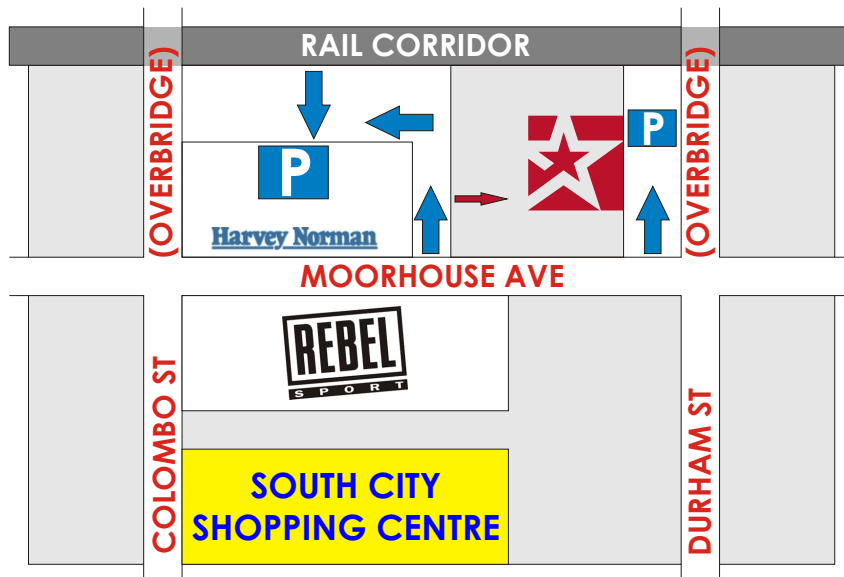

WHERE ARE WE?

RIALTO CHRISTCHURCH

250 Moorhouse Avenue
Christchurch

Phone: 03 374 9404

Fax: 03 374 5071

Email: christchurch@rialtocinemas.co.nz

PARKING

Parking is never an issue at this complex, with over 200 spaces under the Durham Street over-bridge and in the Harvey Norman Centre parking building (which closes at 11:30pm)

LOCATION

Rialto Cinemas Christchurch is on the first floor of the Harvey Norman Centre. Entrances are opposite the Harvey Norman entrance and below the Durham Street over-bridge.